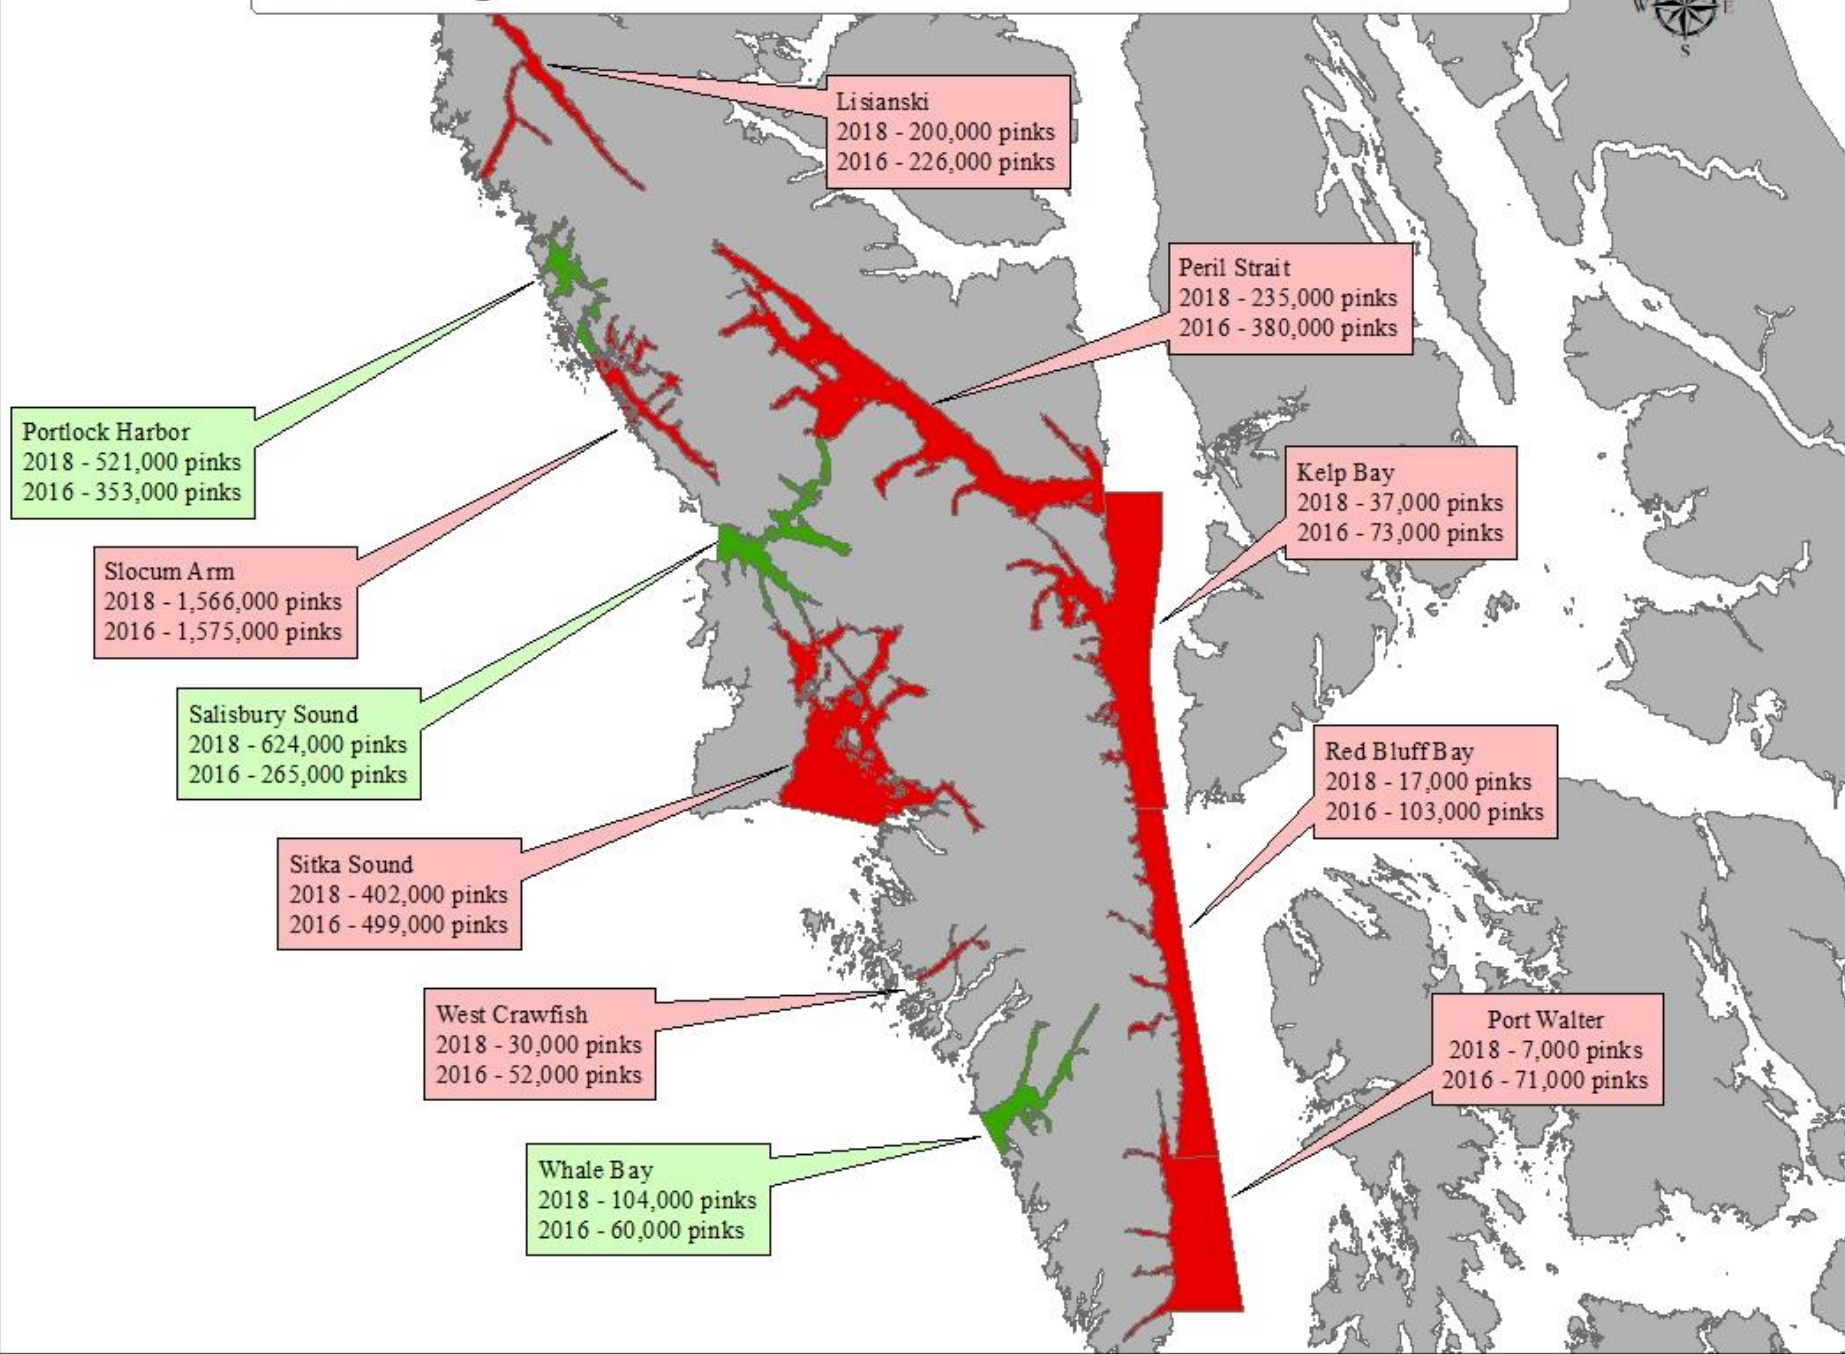

2018 Sitka Management Area Salmon Seine Summary

Eric Coonradt
Area Management Biologist

Sitka Area Pink Salmon Management

2016 Sitka Management Area Pink Salmon Summary

2018 Sitka Management Area Pink Salmon Summary

Sitka Stock Groups

Index Goal

- Above Range
- Below Range
- Within Range

Sitka Management Area Pink Salmon Run Reconstruction 2018 vs 2016

2017 Sitka Management Area Pink Salmon Summary

Sitka Stock Groups

Index Goal

- Above Range
- Below Range
- Within Range

2018 Chum Salmon

Sitka inside areas were mixed with escapements around the 10 year average for the five index streams in the area.

Sitka outside areas did not meet lower bound of SEG.