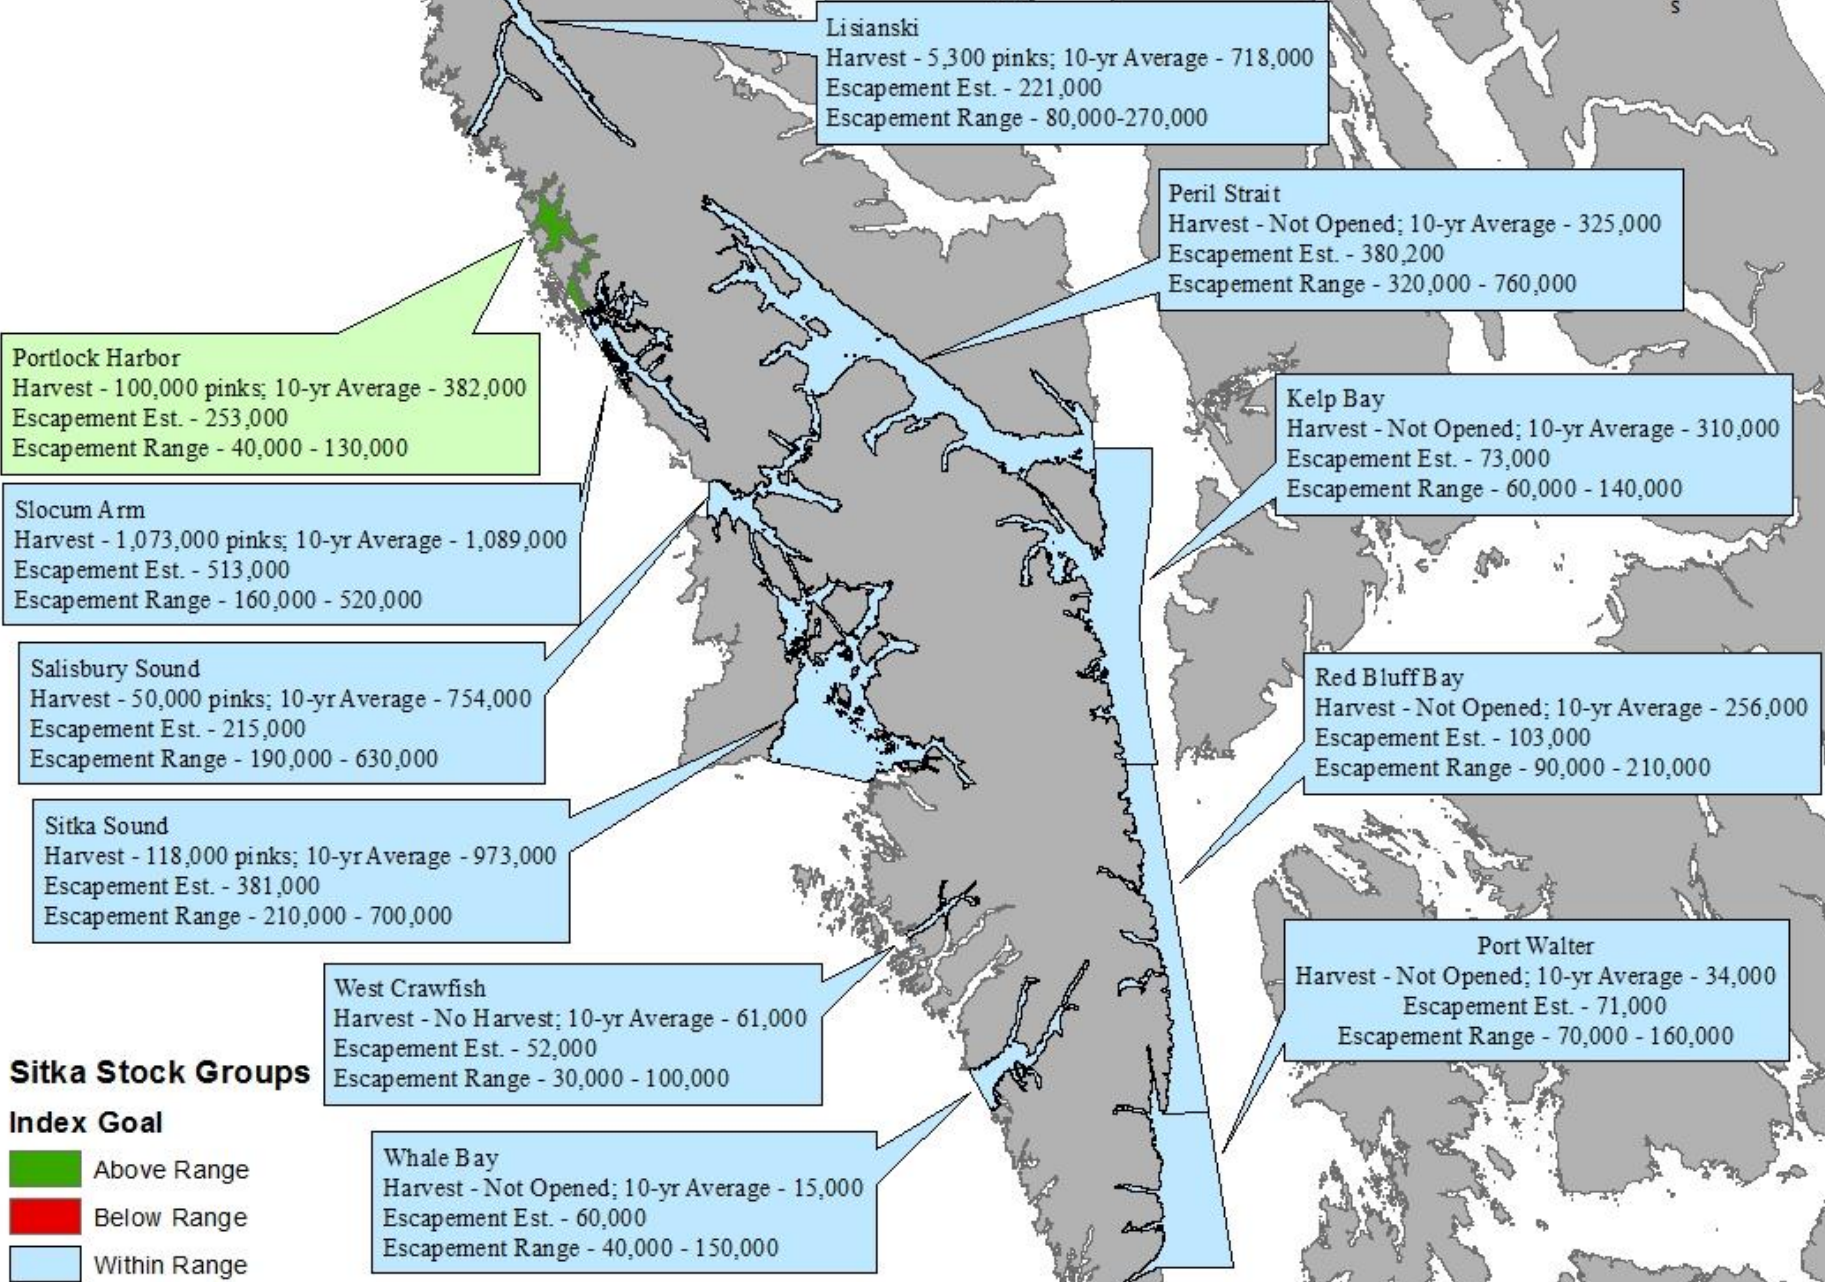

2018 Sitka Management Area Salmon Seine Summary

Eric Coonradt
Area Management Biologist

Sitka Area Pink Salmon Management

2016 Sitka Management Area Pink Salmon Summary

2018 Sitka Management Area Pink Salmon Summary

Sitka Stock Groups

Index Goal

- Above Range
- Below Range
- Within Range

Sitka Management Area Pink Salmon Run Reconstruction 2018 vs 2016

2017 Sitka Management Area Pink Salmon Summary

Sitka Stock Groups

Index Goal

- Above Range
- Below Range
- Within Range

2018 Chum Salmon

Sitka inside areas were mixed with escapements around the 10 year average for the five index streams in the area.

Sitka outside areas did not meet lower bound of SEG.