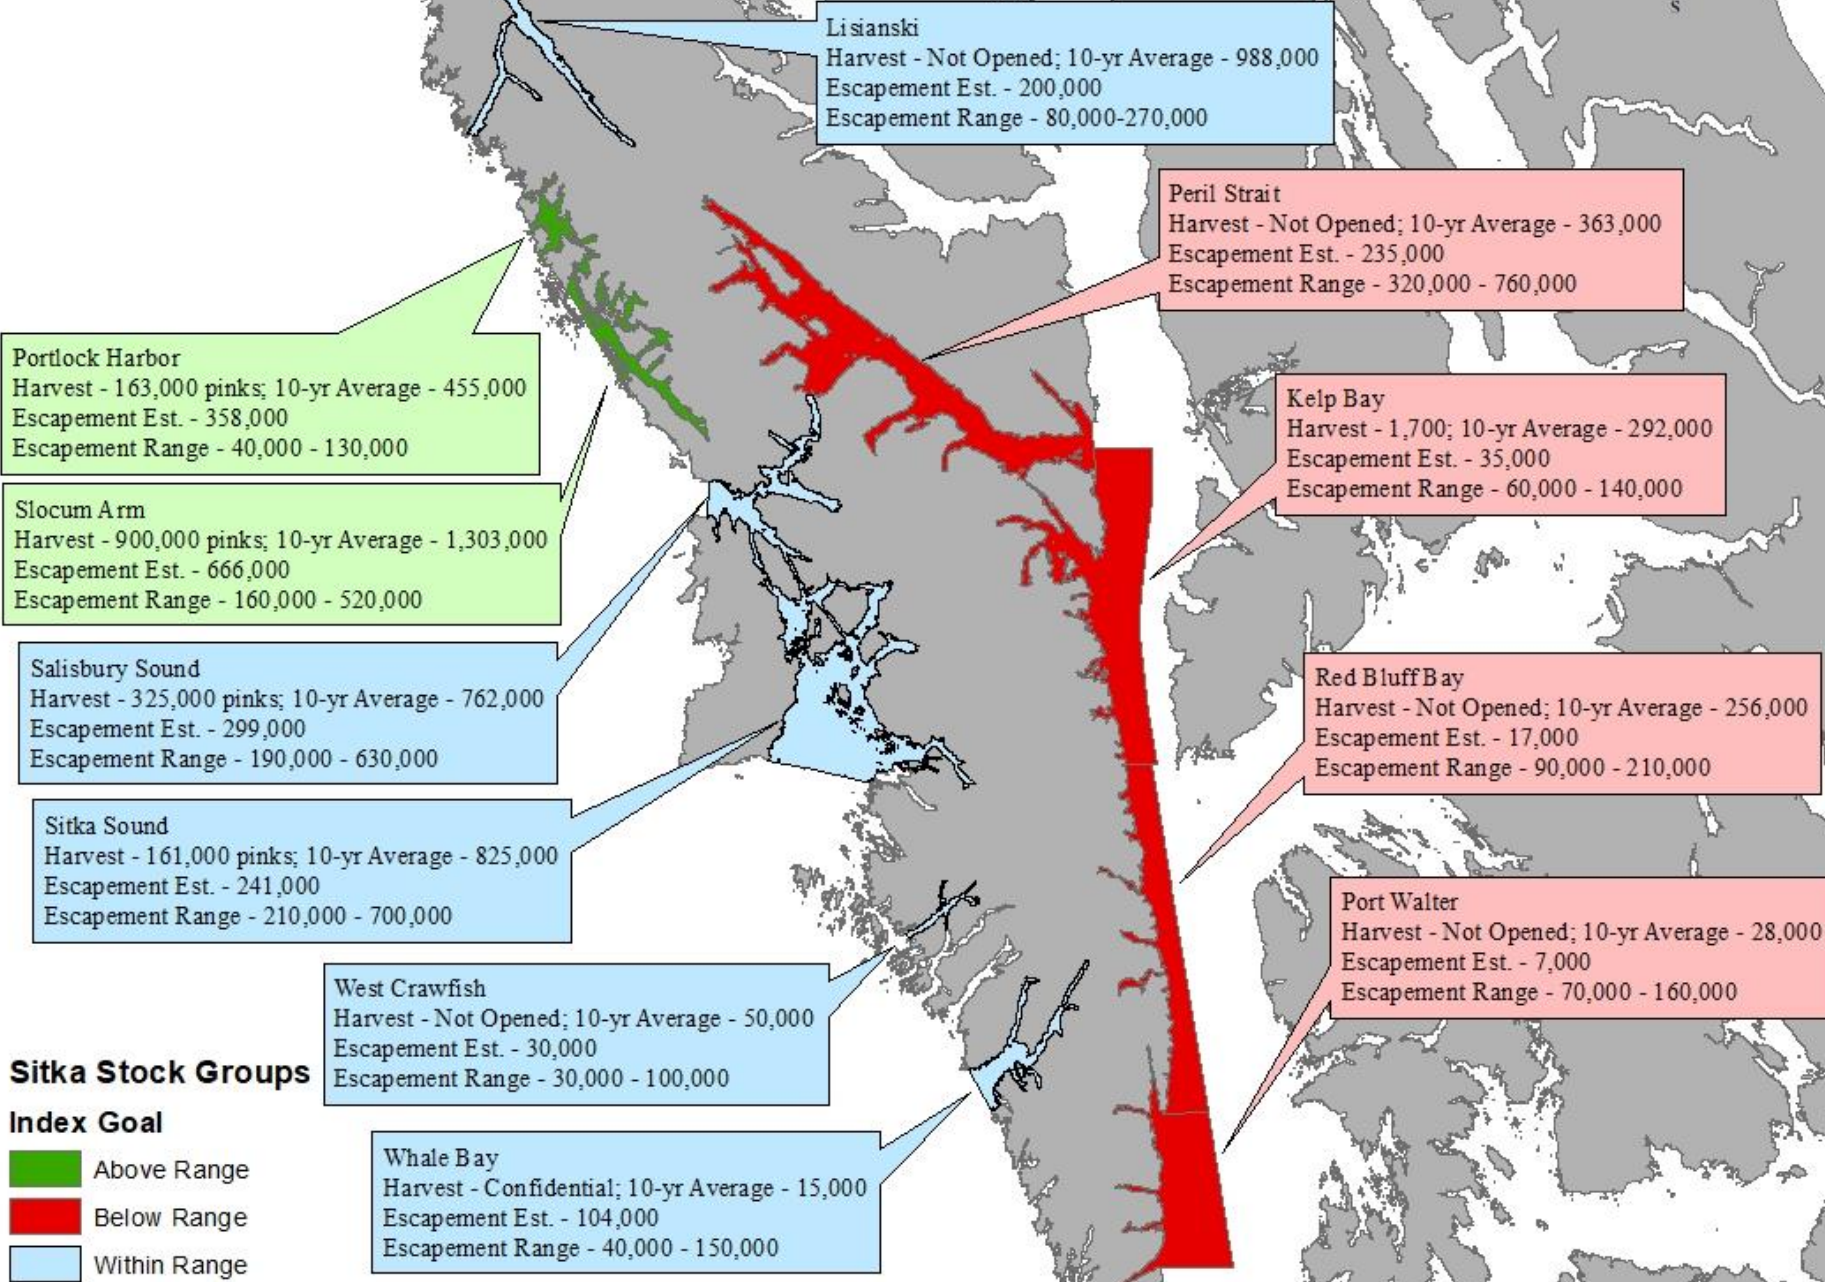

2018 Sitka Management Area Salmon Seine Summary

Eric Coonradt
Area Management Biologist

Sitka Area Pink Salmon Management

2016 Sitka Management Area Pink Salmon Summary

2018 Sitka Management Area Pink Salmon Summary

Sitka Stock Groups

Index Goal

- Above Range
- Below Range
- Within Range

Sitka Management Area Pink Salmon Run Reconstruction 2018 vs 2016

2017 Sitka Management Area Pink Salmon Summary

Sitka Stock Groups

Index Goal

- Above Range
- Below Range
- Within Range

2018 Chum Salmon

Sitka inside areas were mixed with escapements around the 10 year average for the five index streams in the area.

Sitka outside areas did not meet lower bound of SEG.