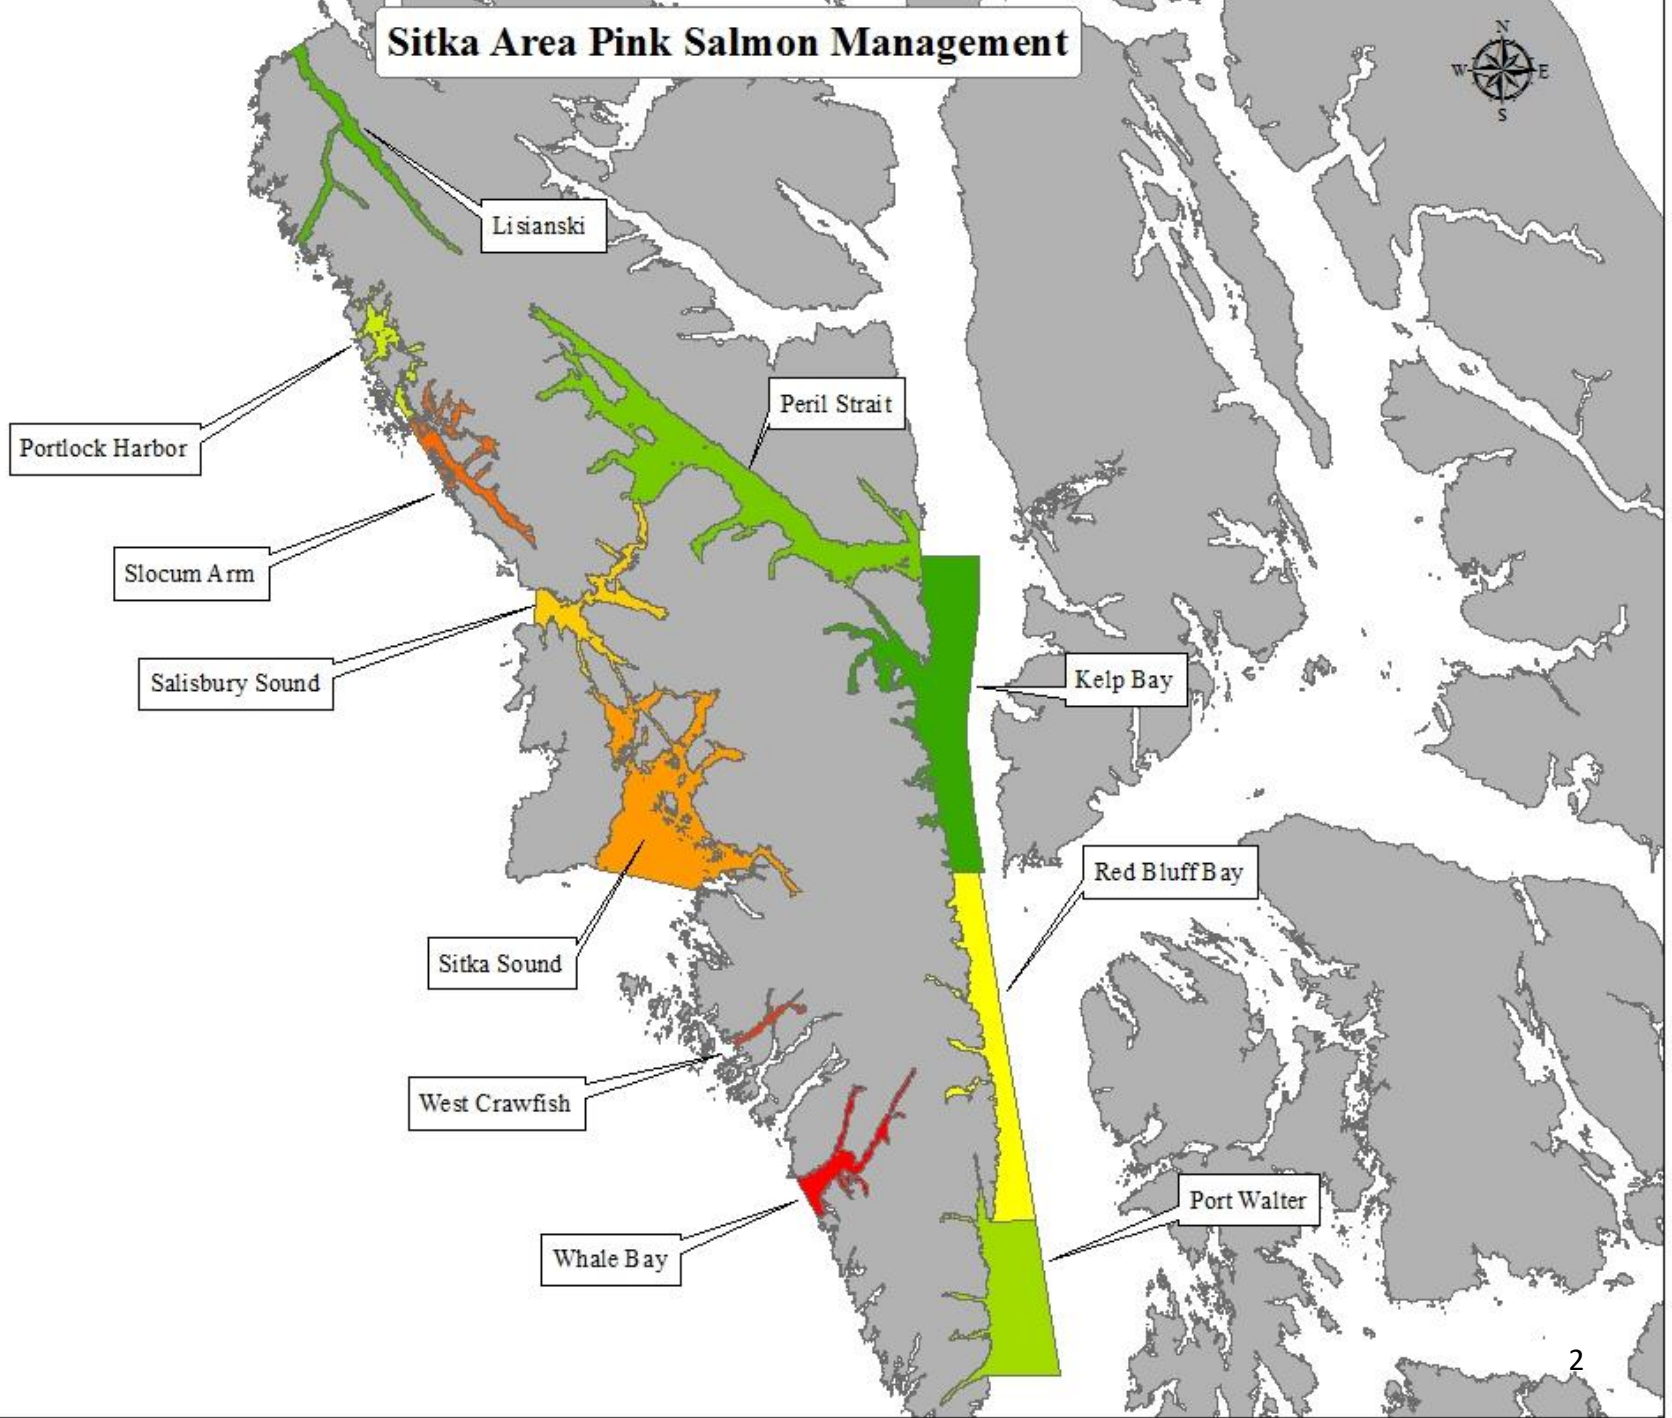

2018 Sitka Management Area Salmon Seine Summary

Eric Coonradt
Area Management Biologist

Sitka Area Pink Salmon Management

2016 Sitka Management Area Pink Salmon Summary

2018 Sitka Management Area Pink Salmon Summary

Sitka Stock Groups

Index Goal

- Above Range
- Below Range
- Within Range

Sitka Management Area Pink Salmon Run Reconstruction 2018 vs 2016

2017 Sitka Management Area Pink Salmon Summary

Sitka Stock Groups

Index Goal

- Above Range
- Below Range
- Within Range

2018 Chum Salmon

Sitka inside areas were mixed with escapements around the 10 year average for the five index streams in the area.

Sitka outside areas did not meet lower bound of SEG.