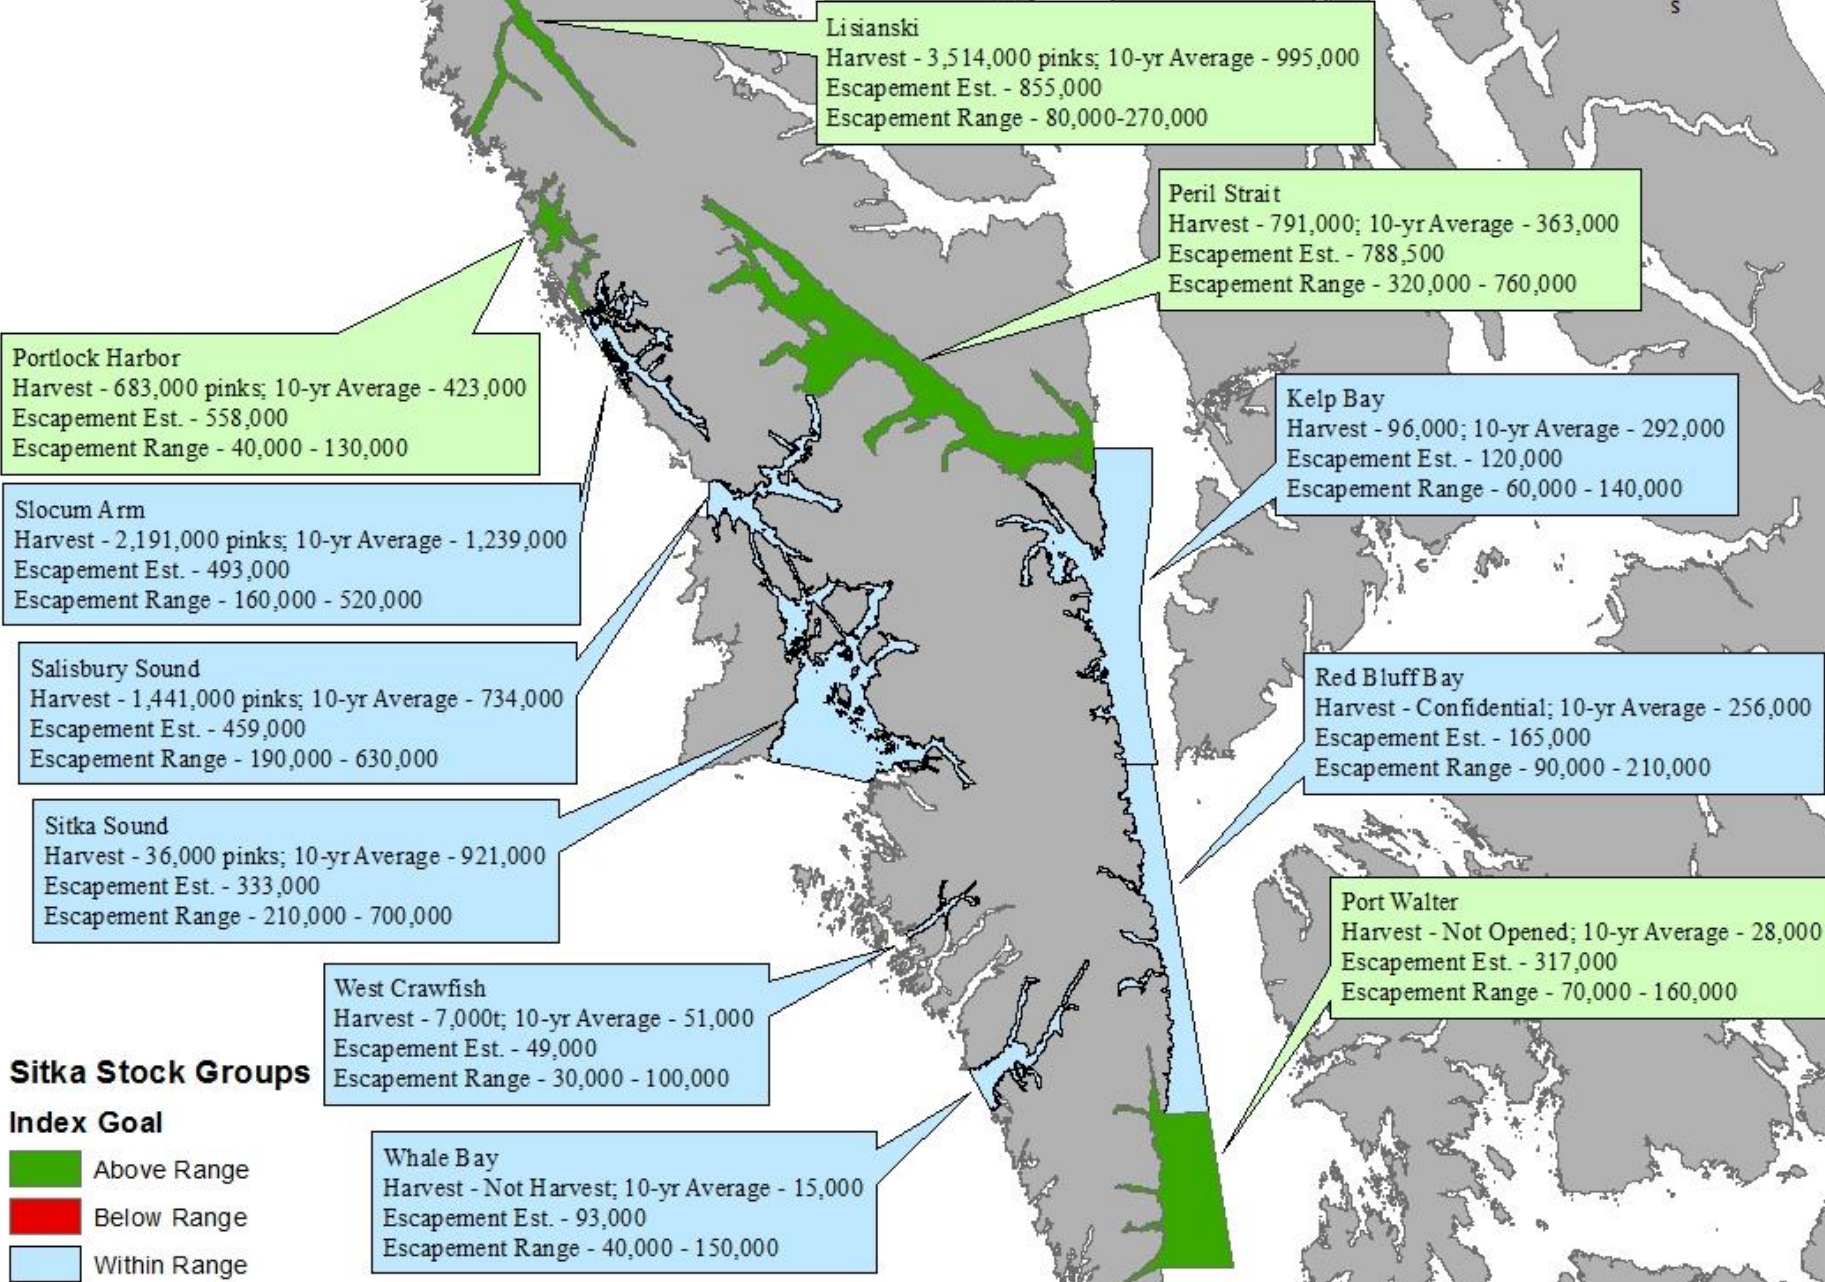

Sitka Stock Groups

Index Goal

- Above Range
- Below Range
- Within Range

Sitka Management Area Pink Salmon Run Reconstruction 2018 vs 2016

2017 Sitka Management Area Pink Salmon Summary

Sitka Stock Groups

Index Goal

- Above Range
- Below Range
- Within Range

2018 Chum Salmon

Sitka inside areas were mixed with escapements around the 10 year average for the five index streams in the area.

Sitka outside areas did not meet lower bound of SEG.